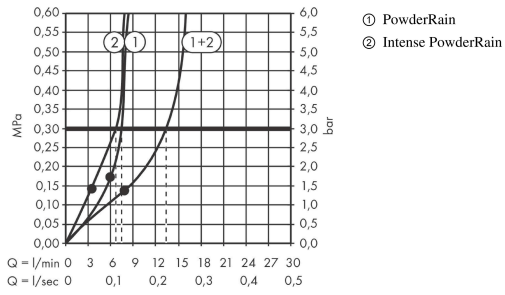

Pulsify S

Overhead shower 260 2jet EcoSmart with wall connector

Surfaces: **Chrome** Article Number: **24151000**

Description

product features

- consists of: overhead shower, wall connector
- shower head size: 260 mm
- spray type: PowderRain, Intense PowderRain
- Fast Drain empties the overhead shower from an angle of 10°
- ball-joint: ball-joint for easy angle adjustment, variable from 10 - 30°
- material spray disc: plastic
- spray disc surface: graphite
- maximum flow rate at 3 bar: 7,4 l/min
- flow rate PowderRain spray (at 3 bar): 7,4 l/min
- flow rate Intense PowderRain (at 3 bar): 6,5 l/min
- minimum flow pressure: 1,6 bar
- overhead shower removable for cleaning
- installation: wall
- not included: basic set

Technology

Design awards

reddot winner 2021

Product image

Scale drawing

Pulsify S
Overhead shower 260 2jet EcoSmart with wall connector
 Surfaces: **Chrome** Article Number: **24151000**

Flowchart

The consumption was measured in combination with the appropriate fittings (thermostat/mixer/in-wall valve) to reflect actual application in practice.