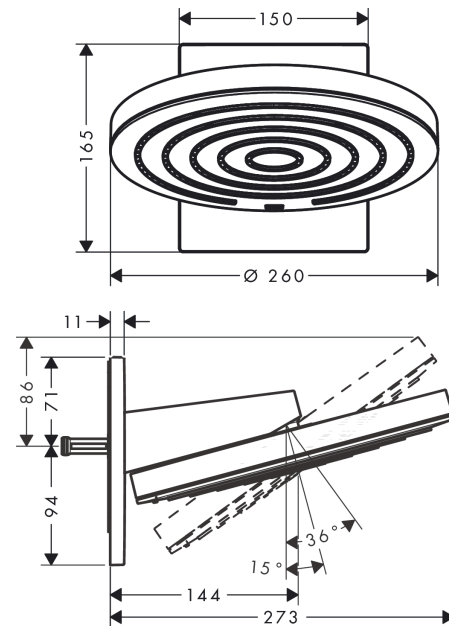

Pulsify S

Overhead shower 260 2jet EcoSmart with wall connector

Surfaces: **Chrome** Article Number: **24151000**

Description

product features

- consists of: overhead shower, wall connector
- shower head size: 260 mm
- spray type: PowderRain, Intense PowderRain
- Fast Drain empties the overhead shower from an angle of 10°
- ball-joint: ball-joint for easy angle adjustment, variable from 10 - 30°
- material spray disc: plastic
- spray disc surface: graphite
- maximum flow rate at 3 bar: 7,4 l/min
- flow rate PowderRain spray (at 3 bar): 7,4 l/min
- flow rate Intense PowderRain (at 3 bar): 6,5 l/min
- minimum flow pressure: 1,6 bar
- overhead shower removable for cleaning
- installation: wall
- not included: basic set

Technology

Design awards

reddot winner 2021

Product image

Scale drawing

Pulsify S
Overhead shower 260 2jet EcoSmart with wall connector
 Surfaces: **Chrome** Article Number: **24151000**

Flowchart

The consumption was measured in combination with the appropriate fittings (thermostat/mixer/in-wall valve) to reflect actual application in practice.